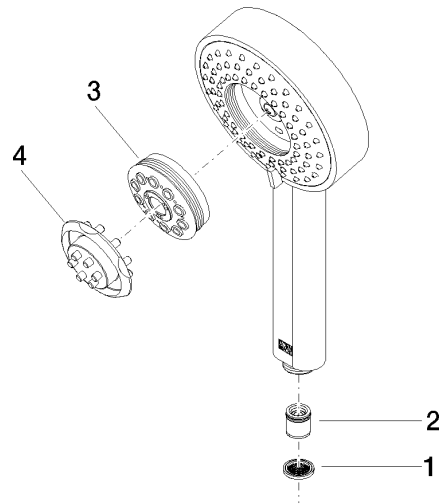

Hand shower - Chrome

IMO

28 012 979

- Four settings: COMPACT RAIN, COMPACT SOFT FLOW, COMPACT AQUAPRESSURE FLOW, COMPACT CASCADE, max. flow rate 15 l/min (at 3 bar)
- with anti-scale system
- spray head Ø 120mm
- 1/2" connection

Intrinsic protection against back flow.

Fits: IMO, LULU, MADISON, MEM, TARA, CL.1, LISSÉ, VAIA, META, CYO

	Chrome	28 012 979-00
	Chrome	28 012 979-00 0010
	Brushed Platinum	28 012 979-06 0010
	Brushed Platinum	28 012 979-06
	Platinum	28 012 979-08
	Platinum	28 012 979-08 0010
	Dark Chrome	28 012 979-19
	Dark Chrome	28 012 979-19 0010
	Light Gold	28 012 979-26
	Light Gold	28 012 979-26 0010
	Brushed Light Gold	28 012 979-27
	Brushed Light Gold	28 012 979-27 0010
	Brushed Durabrass (23kt Gold)	28 012 979-28
	Brushed Durabrass (23kt Gold)	28 012 979-28 0010
	Matte Black	28 012 979-33
	Matte Black	28 012 979-33 0010
	Brushed Bronze	28 012 979-42
	Brushed Bronze	28 012 979-42 0010
	Brushed Champagne (22kt Gold)	28 012 979-46 0010
	Brushed Champagne (22kt Gold)	28 012 979-46
	Champagne (22kt Gold)	28 012 979-47
	Champagne (22kt Gold)	28 012 979-47 0010
	Brushed Chrome	28 012 979-93
	Brushed Chrome	28 012 979-93 0010
	Brushed Dark Platinum	28 012 979-99 0010
	Brushed Dark Platinum	28 012 979-99

Hand shower - Chrome

IMO

28 012 979

28 012 979

mm [inches]

Flow rate chart

Certificates

LGA_29980.

28 012 979

Spare parts list

No.	Item Number	Name	Quantity used	Delivery time
1	09 23 01 039 90	sieve	1	2
2	09 23 01 046 90	back-flow preventer	1	2
3	04 12 11 071 00 90	shower	1	2
4	09 30 09 022 90	key	1	2