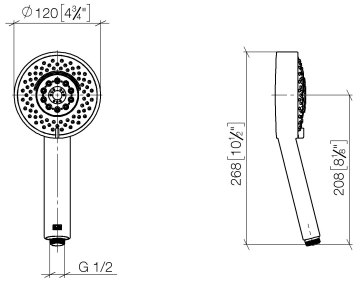

Hand shower - Chrome

IMO

28 012 979

- Four settings: COMPACT RAIN, COMPACT SOFT FLOW, COMPACT AQUAPRESSURE FLOW, COMPACT CASCADE, max. flow rate 15 l/min (at 3 bar)
- with anti-scale system
- spray head Ø 120mm
- 1/2" connection

Intrinsic protection against back flow.

Fits: IMO, LULU, MADISON, MEM, TARA, CL.1, LISSÉ, VAIA, META, CYO

	Chrome	28 012 979-00
	Chrome	28 012 979-00 0010
	Brushed Platinum	28 012 979-06 0010
	Brushed Platinum	28 012 979-06
	Platinum	28 012 979-08
	Platinum	28 012 979-08 0010
	Dark Chrome	28 012 979-19
	Dark Chrome	28 012 979-19 0010
	Light Gold	28 012 979-26
	Light Gold	28 012 979-26 0010
	Brushed Light Gold	28 012 979-27
	Brushed Light Gold	28 012 979-27 0010
	Brushed Durabrass (23kt Gold)	28 012 979-28
	Brushed Durabrass (23kt Gold)	28 012 979-28 0010
	Matte Black	28 012 979-33
	Matte Black	28 012 979-33 0010
	Brushed Bronze	28 012 979-42
	Brushed Bronze	28 012 979-42 0010
	Brushed Champagne (22kt Gold)	28 012 979-46 0010
	Brushed Champagne (22kt Gold)	28 012 979-46
	Champagne (22kt Gold)	28 012 979-47
	Champagne (22kt Gold)	28 012 979-47 0010
	Brushed Chrome	28 012 979-93
	Brushed Chrome	28 012 979-93 0010
	Brushed Dark Platinum	28 012 979-99 0010
	Brushed Dark Platinum	28 012 979-99

Hand shower - Chrome

IMO

28 012 979

28 012 979

mm [inches]

Flow rate chart

Certificates

LGA_29980.